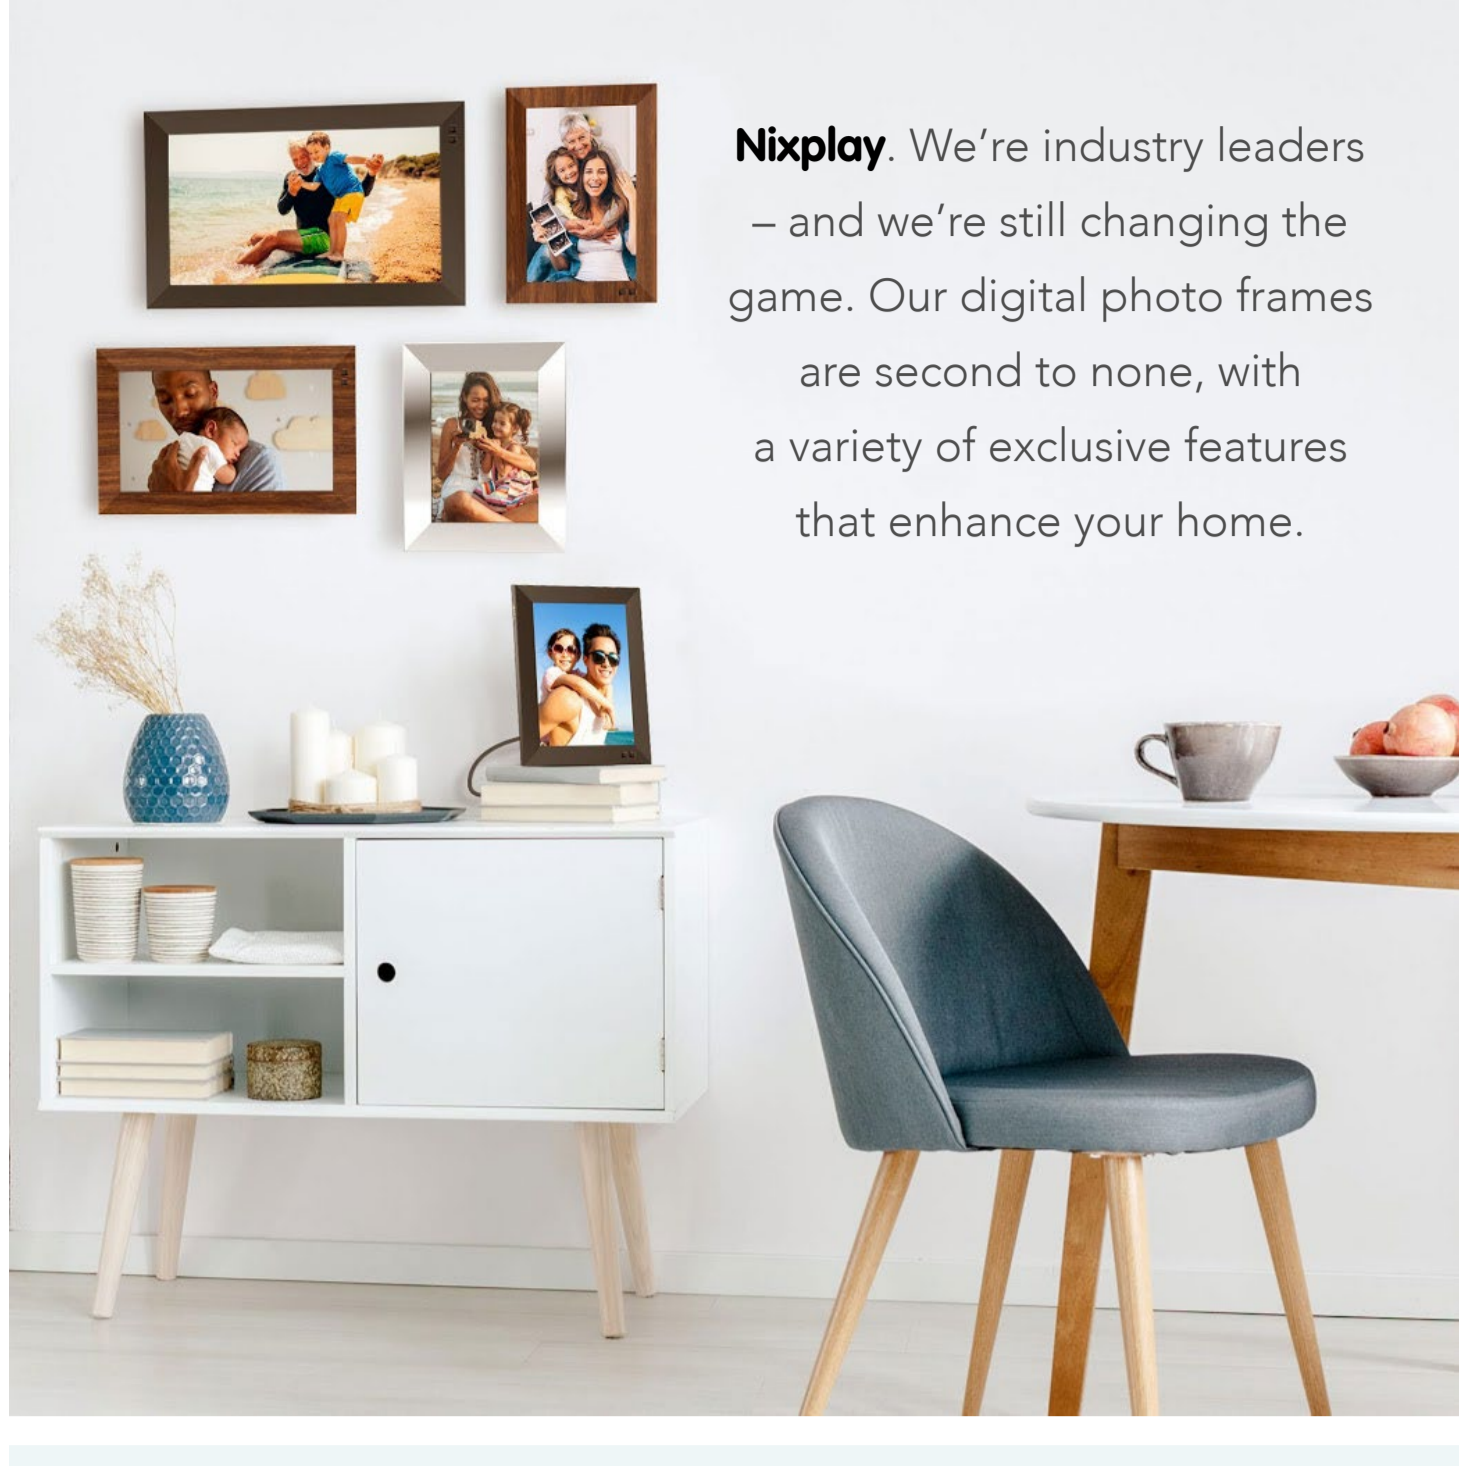

The **nixplay**  difference

America's #1 Digital Photo Frame

Nixplay. We're industry leaders – and we're still changing the game. Our digital photo frames are second to none, with a variety of exclusive features that enhance your home.

What Makes Nixplay **Different?**

America's #1 digital photo frame

24/7 Customer Service

Private, GDPR compliant family social network

The ONLY frame that lets you combine photos and videos in one slideshow

Are you sold on the idea of introducing a tech-savvy picture display to your home, but not sure which digital photo frame is right for you?

Digital photo frame features

Nixplay Smart Frames

View pictures and videos of the highest quality with Ultra-HD Resolution!

Distinctive chrome, wood and matte finishes to match every room of your home.

Works with Amazon Alexa.

Special light and activity sensors – your frame turns on and off automatically.

Free standing or wall mounted – the choice is yours.