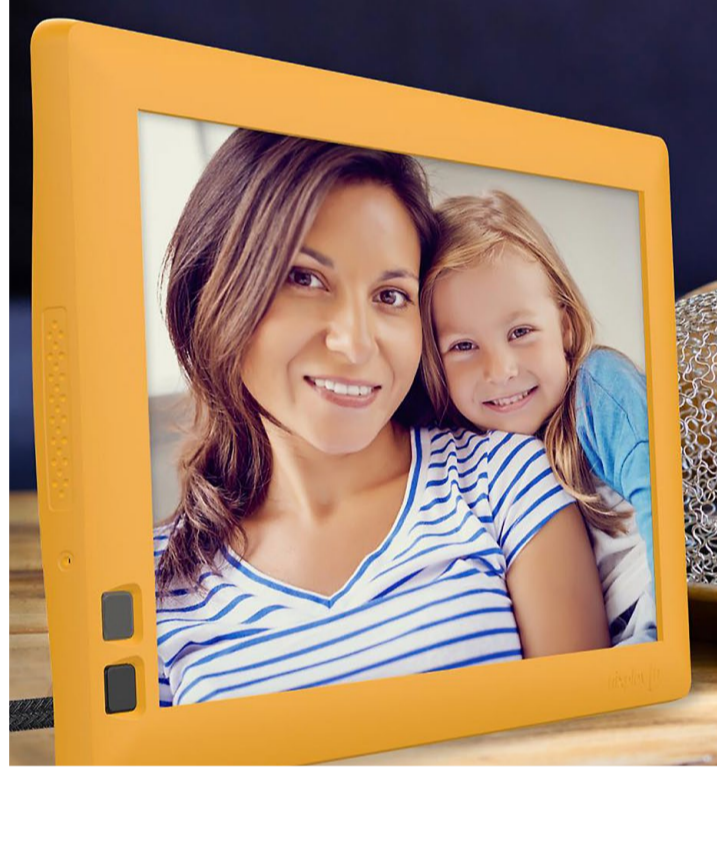

Are you sold on the idea of introducing a tech-savvy picture display to your home, but not sure which digital photo frame is right for you?

Digital photo frame features

Nixplay Smart Frames

View pictures and videos of the highest quality with Ultra-HD Resolution!

Distinctive chrome, wood and matte finishes to match every room of your home.

Works with Amazon Alexa.

Special light and activity sensors – your frame turns on and off automatically.

Free standing or wall mounted – the choice is yours.

Control your frame from your phone with our Nixplay app.

Use with Google photos & live albums.

Nixplay Seed Frame

Ultimate Connectivity. Easy access to all of your photos in one place.

Snap. Share. Display. Control. All from the Nixplay app

Works with Amazon Alexa

Choose from a range of vibrant colours

Built-in Hu motion sensor

Use with Google photos & live albums.

Nixplay Seed Wave Frame

Experience photos and videos with a signature HD screen.