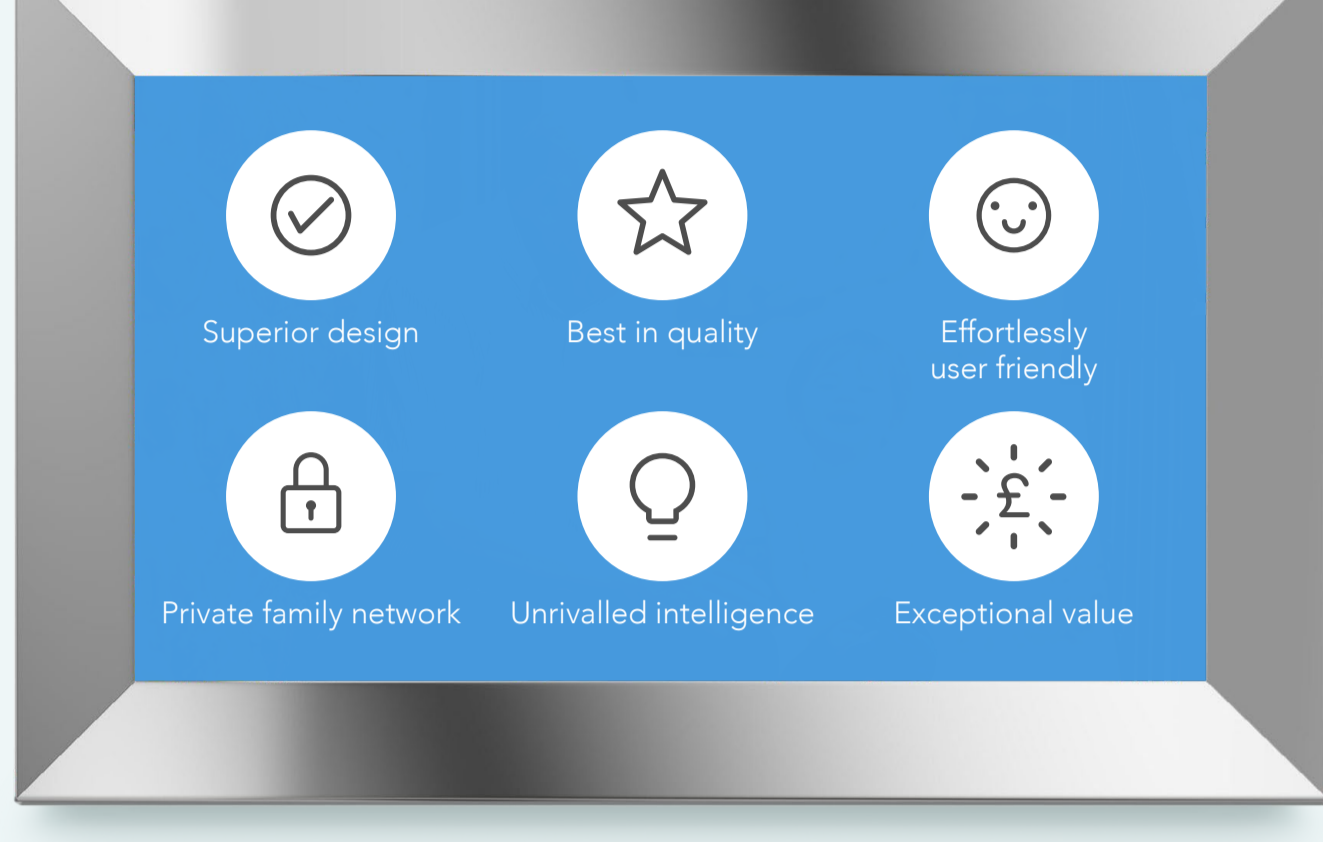

The **nixplay**  difference

America's #1 Digital Photo Frame

Nixplay. We're industry leaders – and we're still changing the game. Our digital photo frames are second to none, with a variety of exclusive features that enhance your home.

What Makes Nixplay **Different?**

America's #1 digital photo frame

24/7 Customer Service

Private, GDPR compliant family social network

The ONLY frame that lets you combine photos and videos in one slideshow

Are you sold on the idea of introducing a tech-savvy picture display to your home, but not sure which digital photo frame is right for you?

Digital photo frame features

Nixplay Smart Frames

View pictures and videos of the highest quality with Ultra-HD Resolution!

Distinctive chrome, wood and matte finishes to match every room of your home.

Works with Amazon Alexa.

Special light and activity sensors – your frame turns on and off automatically.

Free standing or wall mounted – the choice is yours.